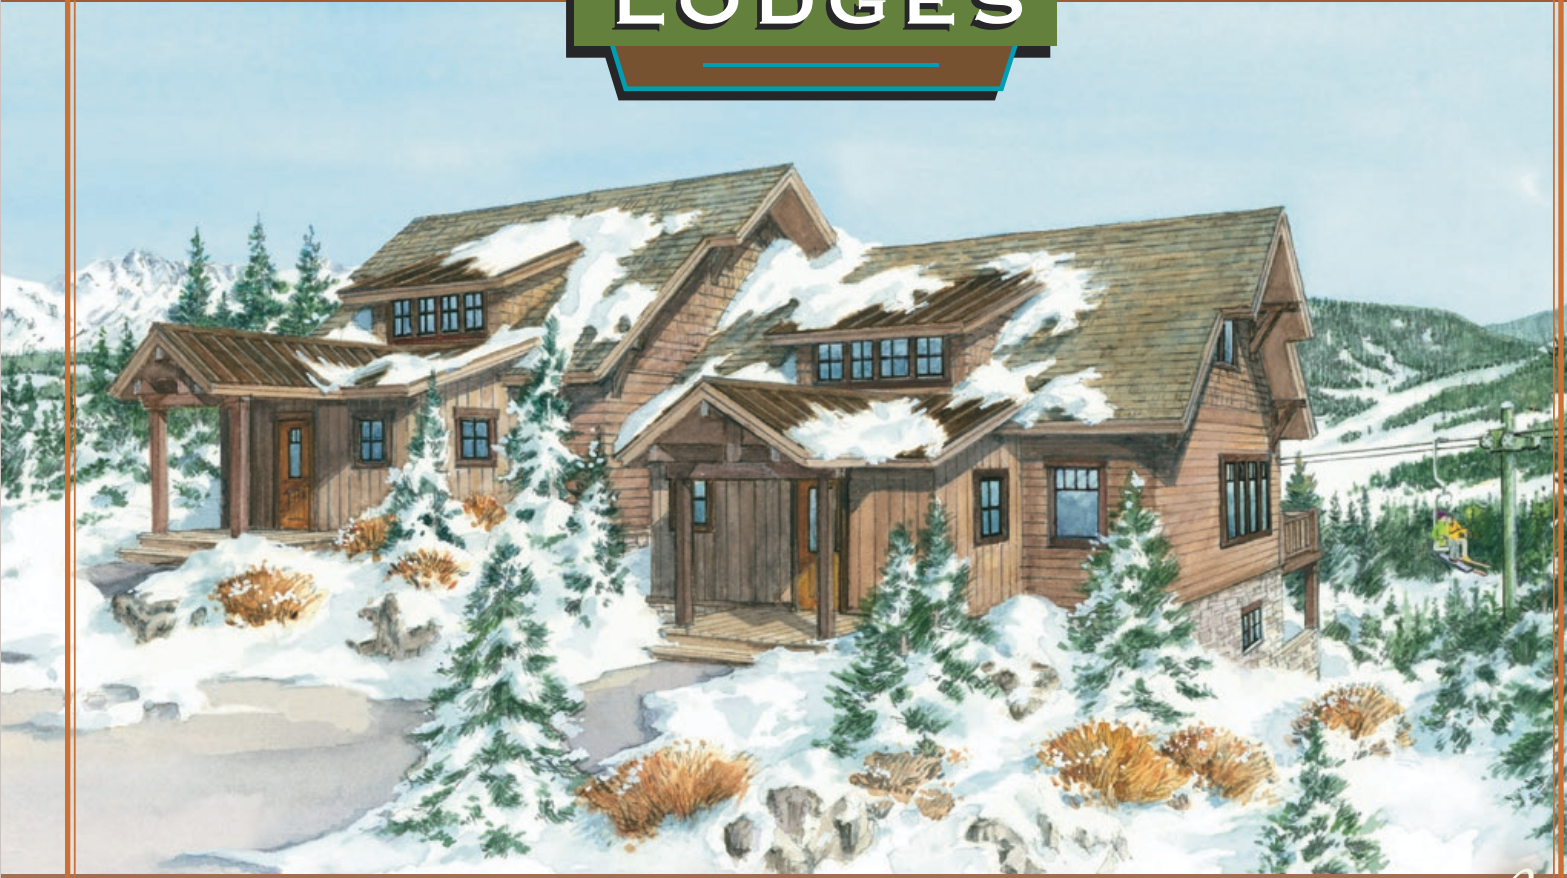

SITE PLAN

POWDER RIDGE
LODGES

POWDER RIDGE LODGES are conveniently located on the west side of the White Otter Lift. The amenities of the Mountain Village are out of sight, but only a short distance away. Ski in to your lodge, then ski out to the White Otter, within a stone's throw of your back deck.

BIG SKY
MONTANA
BOYNE RESORTS

for a personal tour:
406-539-4215
bwheeler@bigskyresort.com

BIG SKY
Properties
REALTOR **MLS**
www.bigskyprop.com

Background artwork of future Mountain Village for illustrative purposes only and does not represent current structures. Subject to change without notice. All information herewith was obtained from third parties and while deemed reliable is not guaranteed.

10001 alpha 10/12

POWDER RIDGE
LODGES

beyond your *expectations*...within your *reach*

WELCOME TO A NEW GENERATION OF POWDER RIDGE. The ski lodge legacy lives on with a chairlift accessing the Biggest Skiing in America® right out your back door. Family traditions become richer when curling up together by the fireplace or throwing a steak on the grill. The best part: you really can afford the amazing amenities of Powder Ridge Lodges if you're in the market for lifestyle real estate. You can't afford to pass up this opportunity.

Owner Representation
RMR GROUP
General Contracting

Background: view of White Otter Lift, Powder Ridge Phase 3 Cabins and Andesite Mountain. Reflected floor plans also available. Subject to change without notice. All information herewith was obtained from third parties and while deemed reliable is not guaranteed.