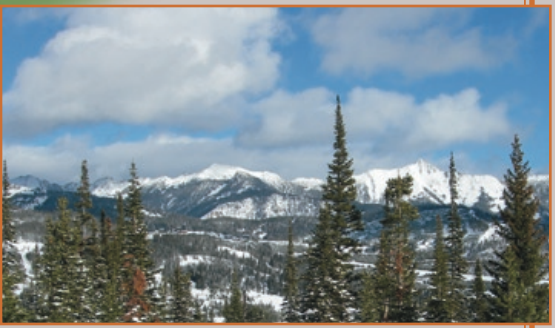

SITE PLAN

POWDER RIDGE
LODGES

POWDER RIDGE LODGES are conveniently located on the west side of the White Otter Lift. The amenities of the Mountain Village are out of sight, but only a short distance away. Ski in to your lodge, then ski out to the White Otter, within a stone's throw of your back deck.