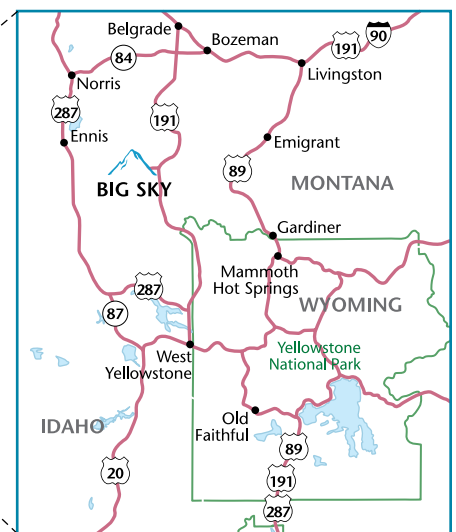

LOCATION

Big Sky is located 45 miles south of the Bozeman/Big Sky airport. The northwest border of Yellowstone Park is only 18 miles farther south of the Big Sky turnoff. The gateway to Yellowstone at the town of West Yellowstone, MT is 47 miles south of Big Sky.

The Bozeman/Big Sky Montana airport is very accessible with over 100 jet flights a week. Non-stop service available from these cities: Salt Lake City, Atlanta, Minneapolis, Denver, Chicago, Seattle, San Francisco, Phoenix, Las Vegas.

Motorcoaches are recommended for groups arriving en masse. Shuttles, limousine service and numerous rental car companies are available.