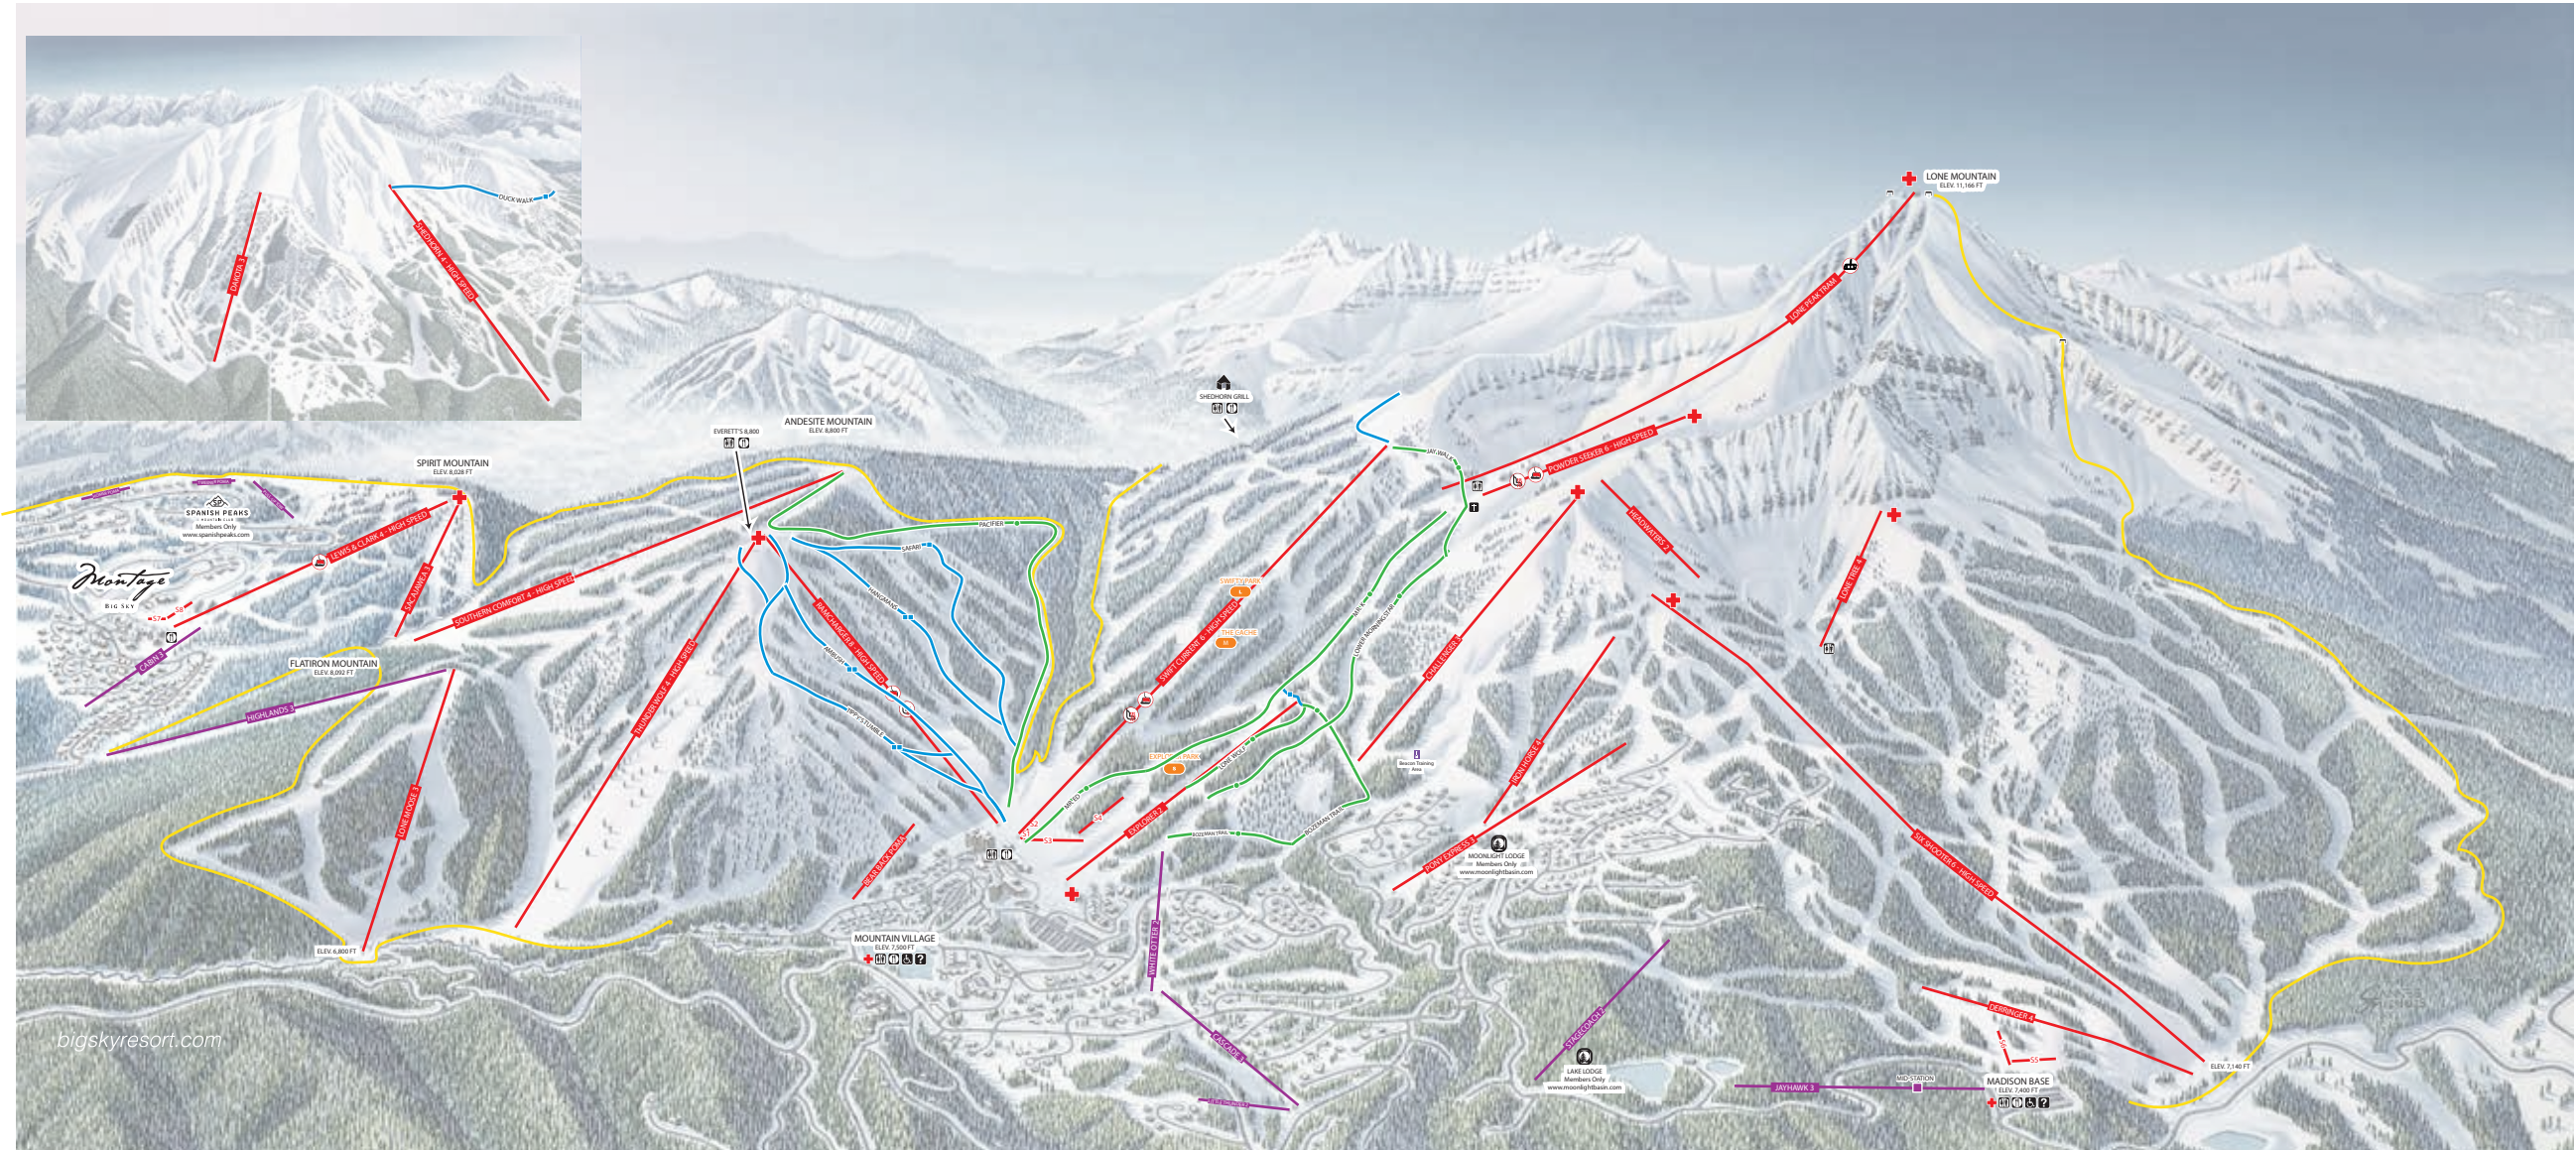

RAMCHARGER TRAILS	STATUS
● Pacifier	PM
■ Safari	PM
■ Bear Back	✓
■ Africa	✓
■ Hangman's	PM
■ Ambush	PM
■ Ambush Meadows	✓
■ Tippy's Tumble	PM
■ Old Tippy's	✓
■ Silver Knife	✓

THUNDER WOLF TRAILS	STATUS
■ Low Dog	✘
■ Elk Park Ridge	✘
■ Big Horn	✘

SPIRIT MOUNTAIN TRAILS	STATUS
● Upper K1 Return	✘
● Lower K1 Return	✘
● Clubhouse Loop	✘
● Take A Bough	✘
● Rudy	✘
■ Hook Em Home	✘
■ Robbie's Runout	✘
■ Chuckles	✘

SOUTHERN COMFORT TRAILS	STATUS
● Deep South	✘
● Sacajawea	✘
● Little Ewe	✘
● Yellow Brick Road	✘
■ El Dorado	✘
■ Ponderosa	✘

LONE MOOSE TRAILS	STATUS
● Little Calf	✘
● Little Dogie	✘
● To Southern Comfort	✘
● Lone Moose Access	✘

SWIFT CURRENT TRAILS	STATUS
● Mountain Village Learning Area	AM
● Mr. K	AM
● Jay Walk	AM
● Lower Morning Star	AM
■ BRT Road	✓
■ Black & Blue	✓
■ Huntley Hollow	✓
■ Crazy Horse	✓
■ Marmot Meadows	✘
■ Lobo	✘
■ Calamity Jane	✓
■ Lobo Meadows	✘
■ Chuck's Run	✘

EXPLORER TRAILS	STATUS
● Mr. Ed	AM
● Lone Wolf	AM
● White Wing	✓
● Bozeman Trail	AM
■ Chet's Knob	✓

BOWL AND TRAM TRAILS	STATUS
■ Upper Morning Star	✓
■ Ski Time	✓
◆ Never Sweat	✓
◆ Gunmount	✓

SHEDHORN & DAKOTA TRAILS	STATUS
■ Duck Walk	AM
■ Skittles Road	✘
■ Cow Flats	✘
■ Upper Sunlight	✘
■ Sunlight	✘
■ Mule Skinner	✘
■ Hippy Highway	✘
■ Lupine	✓
◆ Larkspur	✘
■ Dakota Road	✘
■ Badlands	✘
◆ Cardio Trio	✘